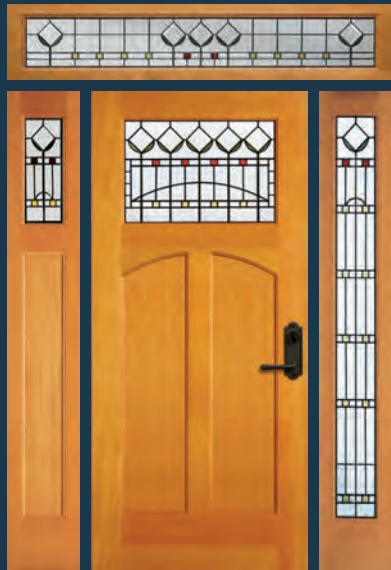

NORTHWEST GARDEN® II

6992 door with optional arched rail, 6187 (left) and 6186 (right) sidelights, 6785 transom with black caming. Privacy Rating 9.