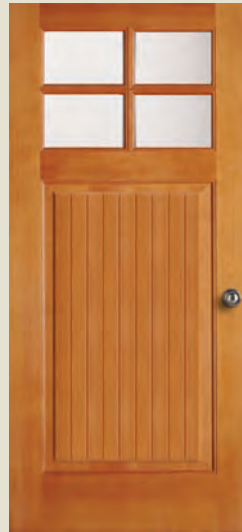

VIEW ENTIRE **BUNGALOW SERIES**
simpsondoor.com/bungalow

7218
with 9541 dentil shelf (8"0")

37218 SDL
7218 TDL

Shown in knotty alder with 37219 SDL/7219 TDL sidelight, 9541 and 9510 dentil shelves

37244 SDL
7244 TDL