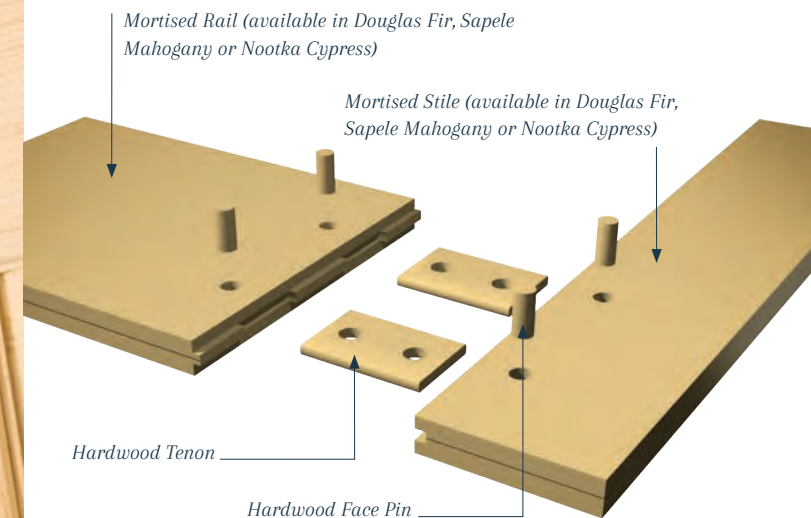

EXTENDED WARRANTY

- 10-year warranty on doors made from Douglas Fir, Sapele Mahogany and Nootka Cypress
- No building overhang required

UNBEATABLE CONSTRUCTION

- Mortise-and-tenon joinery with face-driven pins
- Two-piece laminated stile-and-rail construction
- Divided lite doors made with SDL construction
- Design pressure ratings of DP50