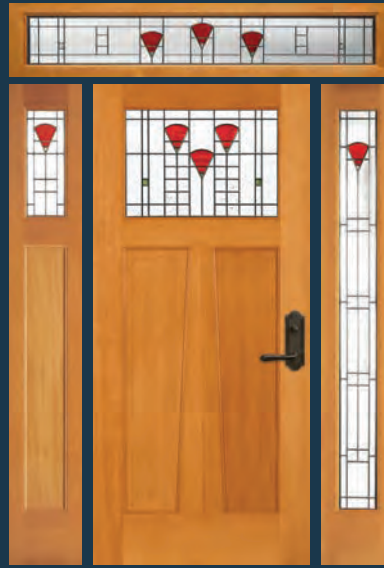

DOOR OPTIONS INCLUDE (SEE SIMPSONDOOR.COM/OPTIONS):

UltraBlock® included.

RAVENNA™ I

6921 door with optional arched rail, 6177 sidelight, 6789 transom with black caming. Privacy Rating 5.

PALOMAR™ II

36933 door, 6178 sidelight, 9541 and 9510 dentil shelves with black caming and optional shaker sticking. Privacy Rating 6.