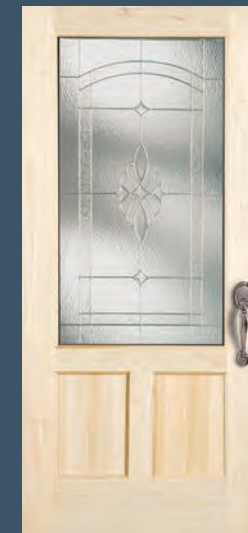

TUSCANY®

6514 door shown in poplar with silver caming. Privacy Rating 6.

DOOR OPTIONS INCLUDE (SEE SIMPSONDOOR.COM/OPTIONS):

UltraBlock® included.