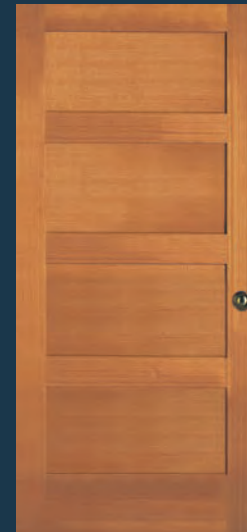

7255

WATERBARRIER® TECHNOLOGY
simpsondoor.com/waterbarrier

SHAKER SERIES FLAT PANEL

70720

70782

70784

70760
Shown in cherry

70762