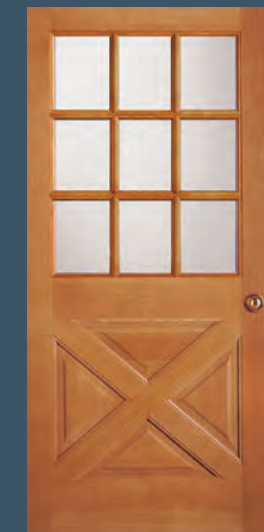

37035 SDL, IG
7035 TDL