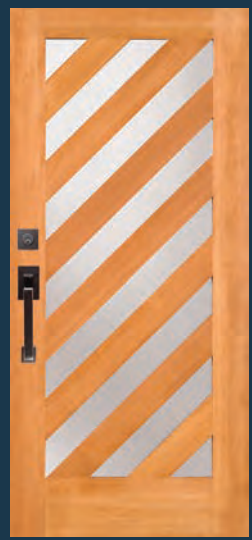

4946* IG
with optional shaker sticking