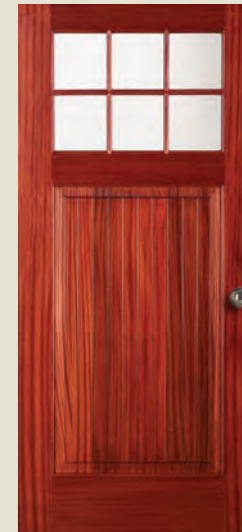

37228 SDL
7228 TDL
Shown in sapele mahogany

TDL TRUE DIVIDED LITE CONSTRUCTION
SDL SIMULATED DIVIDED LITE CONSTRUCTION

DOOR OPTIONS INCLUDE (SEE SIMPSONDOOR.COM/OPTIONS):

UltraBlock® included.