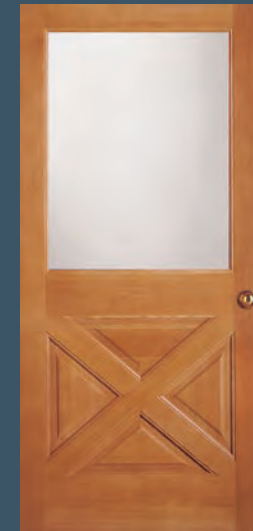

37526 SDL, IG
7526 TDL

37528 SDL, IG
7528 TDL
37804 SDL/7804 TDL sidelight

VIEW ALL **EXTERIOR FRENCH
& SASH DOORS**

simpsondoor.com/exteriorfrenchandsash

37944
with UltraBlock® technology

7031 IG

37435 SDL, IG
7435 TDL