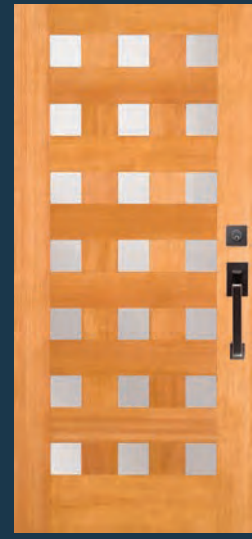

© Ikil Gregg Photography for WestSound Home & Garden

7411 IG
 with 7811 sidelight

7427 IG
 with optional heavy water glass.
 Privacy Rating 4.

ANY DOOR. ANY GLASS.
 Shown with optional Heavy Water Glass

7421 IG
 with optional shaker sticking