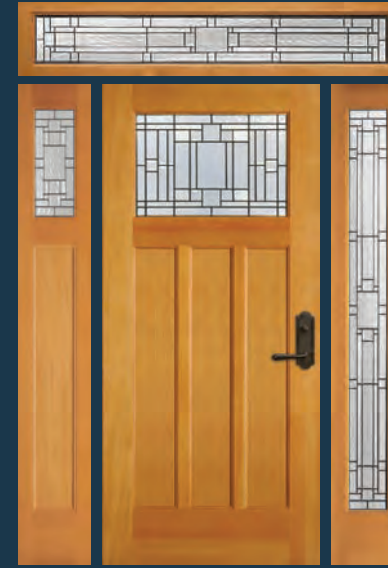

SCOTTSDALE CACTUS® III

6982 door, 6182 (left) and 6185 (right) sidelights, 6782 transom with black caming. Privacy Rating 7.