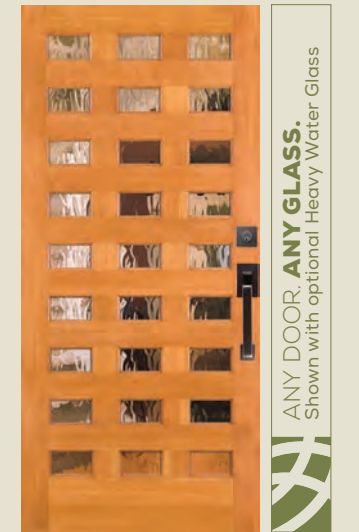

7427 IG
with optional heavy
water glass.
Privacy Rating 4.