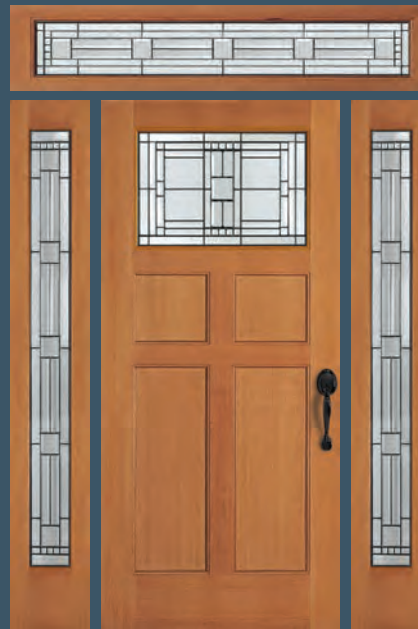

VIEW ENTIRE **BUILDER'S ADVANTAGE SERIES**
simpsondoor.com/buildersadvantage

SCARBOROUGH®

6316 door, 6347 sidelights, 6746 transom,
shown in sapele mahogany

SCARBOROUGH®

6316 door, 6347 sidelight with black caming and optional shaker sticking. Privacy Rating 7.