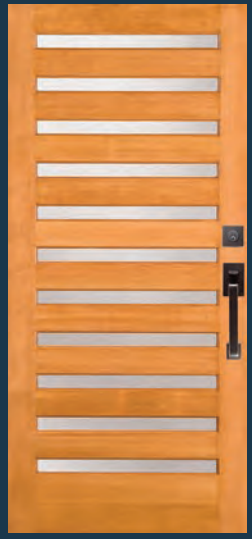

© Ikil Gregg Photography for WestSound Home & Garden

7411 IG
 with 7811 sidelight

7427 IG
 with optional heavy water glass.
 Privacy Rating 4.

ANY DOOR. ANY GLASS.
 Shown with optional Heavy Water Glass

7421 IG
 with optional shaker sticking