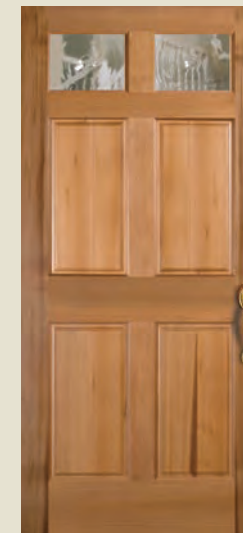

4230
Shown in western red cedar with bullion glass. Privacy Rating 5.

YOUR DOOR. **YOUR GLASS.**
simpsondoor.com/tastetest

DOOR OPTIONS INCLUDE (SEE [SIMPSONDOOR.COM/OPTIONS](http://simpsondoor.com/options)):

ANY WOOD

ANY SIZE

ANY GLASS

CAMING CHOICES

PRIVACY RATING

ULTRA BLOCK®

UltraBlock® included.