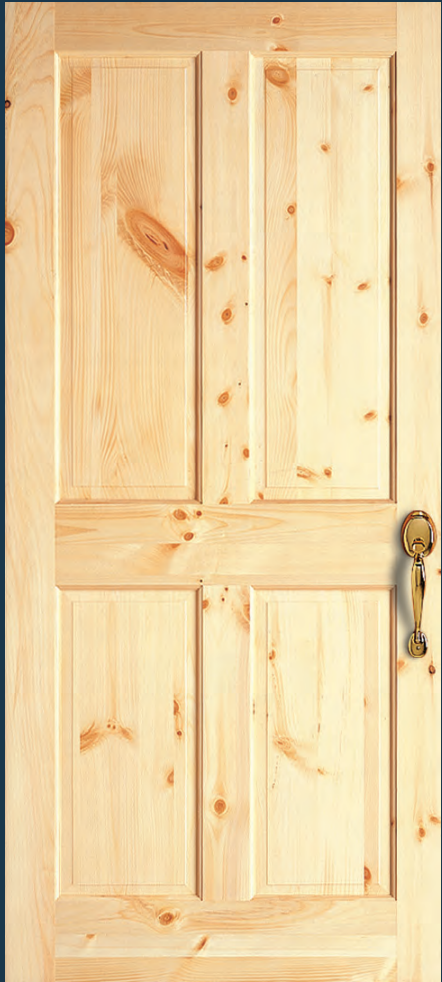

7344
Shown in knotty pine