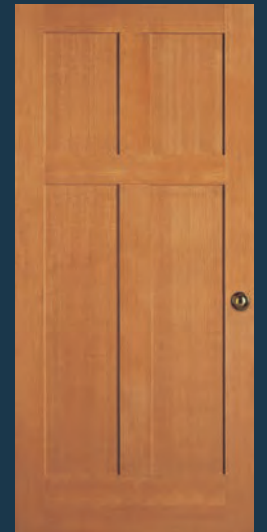

7255

WATERBARRIER® TECHNOLOGY
simpsondoor.com/waterbarrier

SHAKER SERIES FLAT PANEL

70720

70782

70784

70760
Shown in cherry

70762