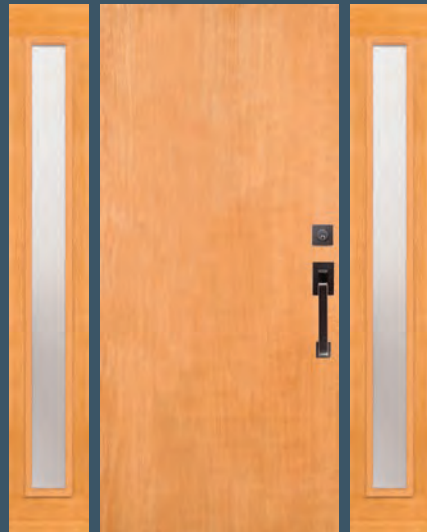

49900
with 49910 sidelights