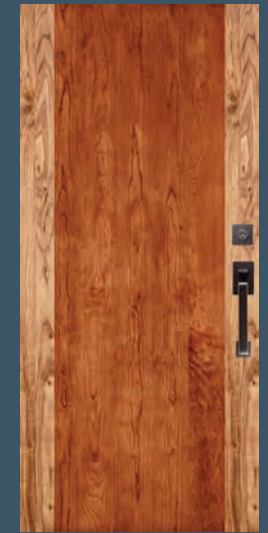

49923

Combines cherry and walnut