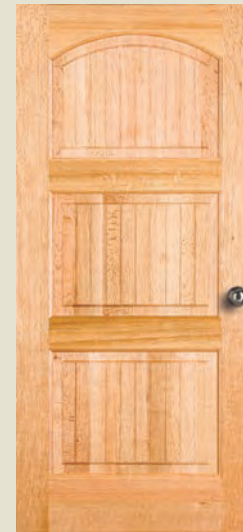

7306
Shown in quarter sawn red oak