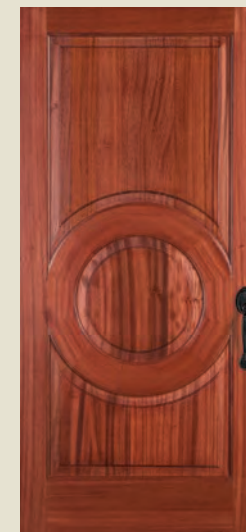

7467

2060

7282

7465
Shown in knotty alder

4962* (LEFT), 4963* (RIGHT)

4968
Shown in sapele mahogany

ULTRABLOCK® TECHNOLOGY
simplsondoor.com/ultrablock

DOOR OPTIONS INCLUDE (SEE SIMPSONDOOR.COM/OPTIONS):