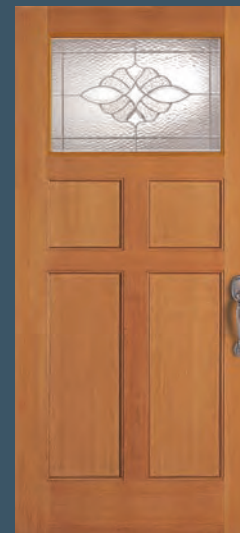

EXETER®

6574 door with silver caming. Privacy Rating 6.