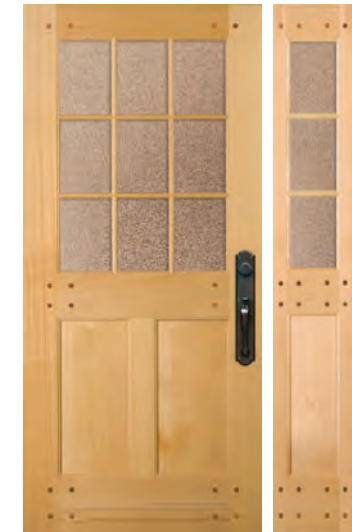

77944 FP
Shown in nootka cypress with 77703
sidelight and optional P-516 glass.
Privacy Rating 5.

ANY DOOR. ANY GLASS.
Shown with optional P-516 Glass

RP 1-7/16" INNERBOND® DOUBLE HIP-RAISED PANEL
FP 3/4" FLAT PANEL