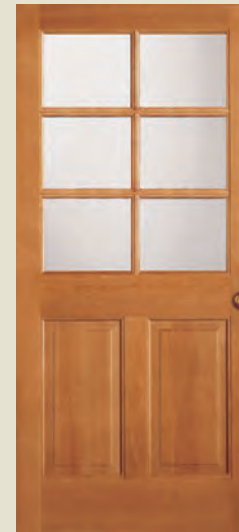

DOORS INCLUDE THESE OPTIONS (SEE SIMPSONDOOR.COM/OPTIONS):

37506
with custom transom and WaterBarrier® and UltraBlock® technologies

7044 IG
with 7702 sidelight

37444 SDL, IG
7444 TDL

37644 SDL, IG
7644 TDL