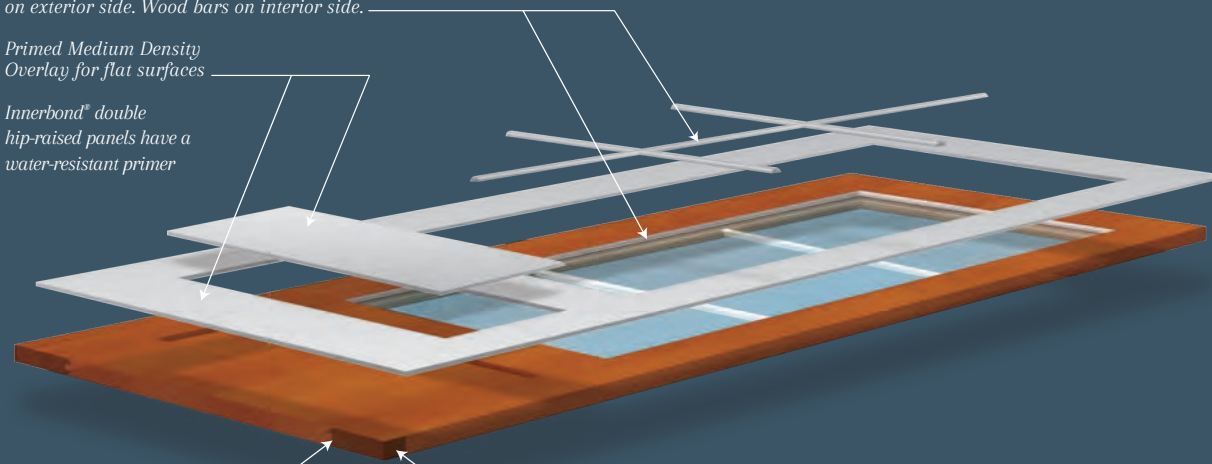

WEATHER SEAL™ PROCESS

Entire stile-and-rail joints coated and bonded to decrease the possibility of water infiltration

ULTRABLOCK® TECHNOLOGY

Composite block material finger-jointed into the bottom of the stiles

ULTRABLOCK® TECHNOLOGY

A long time favorite of Simpson's most discriminating customers, UltraBlock® technology adds a water-resistant composite block in the bottom of the door stiles, where water infiltration can occur in a tough exposure. Our exclusive Weather Seal™ process provides additional protection against moisture penetrating the bottom rail. It's our answer to the galoshes you splashed around in as a kid.