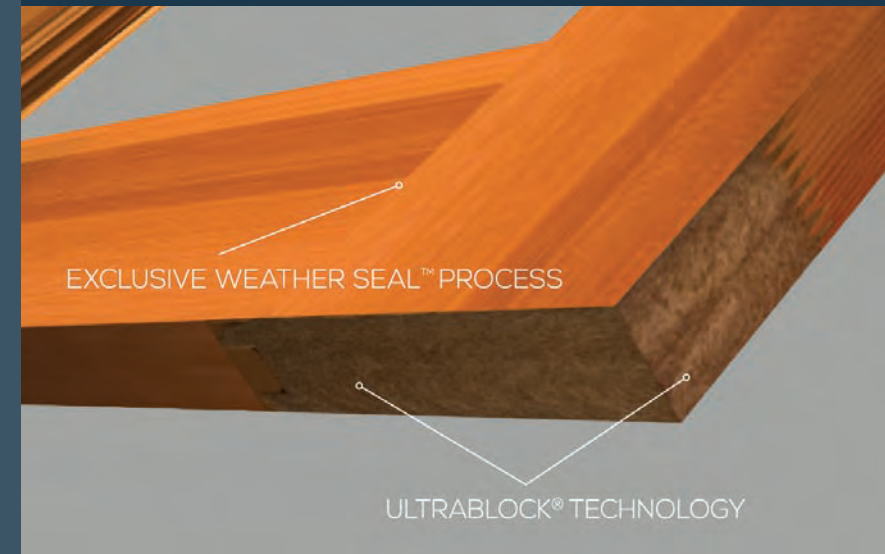

Innerbond® double hip-raised panels have a water-resistant primer

WEATHER SEAL™ PROCESS

Entire stile-and-rail joints coated and bonded to decrease the possibility of water infiltration

ULTRABLOCK® TECHNOLOGY

Composite block material finger-jointed into the bottom of the stiles

ULTRABLOCK® TECHNOLOGY

A long time favorite of Simpson's most discriminating customers, UltraBlock® technology adds a water-resistant composite block in the bottom of the door stiles, where water infiltration can occur in a tough exposure. Our exclusive Weather Seal™ process provides additional protection against moisture penetrating the bottom rail. It's our answer to the galoshes you splashed around in as a kid.

EXCLUSIVE WEATHER SEAL™ PROCESS

ULTRABLOCK® TECHNOLOGY

ULTRABLOCK TECHNOLOGY

5-year warranty and available for any 1-3/4" or 2-1/4" thick exterior door.

WATERBARRIER TECHNOLOGY

5-year warranty with no building overhang required and available for virtually any exterior door.