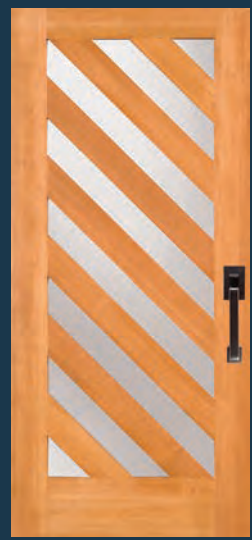

4945* IG
with optional shaker sticking