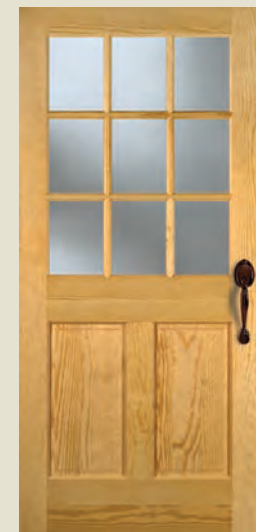

DOORS INCLUDE THESE OPTIONS (SEE SIMPSONDOOR.COM/OPTIONS):

37506
with custom transom and WaterBarrier® and UltraBlock® technologies

7044 IG
with 7702 sidelight

37444 SDL, IG
7444 TDL

37644 SDL, IG
7644 TDL