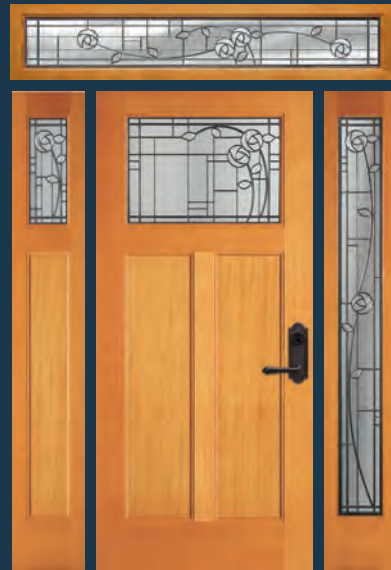

FOUR SQUARE® II

6961* door, 6179* (left) and 6176* (right) sidelights, 6786* transom with black caming. Privacy Rating 5.