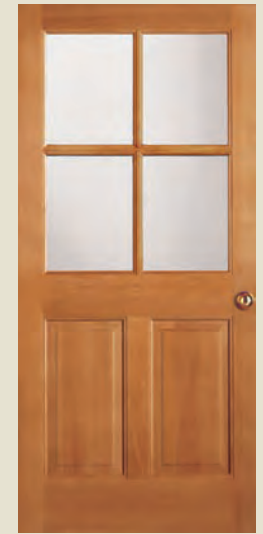

DOORS INCLUDE THESE OPTIONS (SEE SIMPSONDOOR.COM/OPTIONS):

37506
with custom transom and WaterBarrier® and UltraBlock® technologies

7044 IG
with 7702 sidelight

37444 SDL, IG
7444 TDL

37644 SDL, IG
7644 TDL