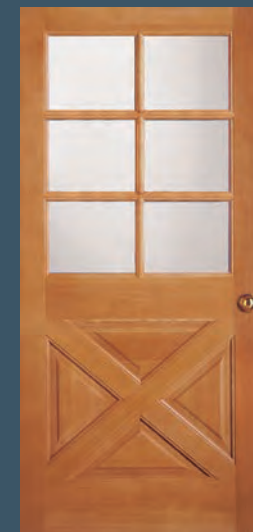

37526 SDL, IG
7526 TDL

37528 SDL, IG
7528 TDL
37804 SDL/7804 TDL sidelight

VIEW ALL **EXTERIOR FRENCH
& SASH DOORS**

simpsondoor.com/exteriorfrenchandsash

37944
with UltraBlock® technology

7031 IG

37435 SDL, IG
7435 TDL