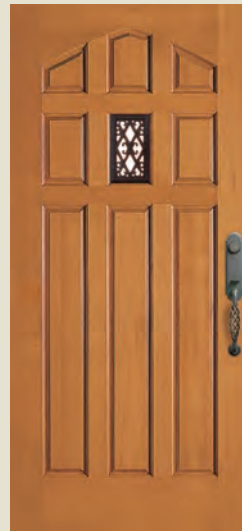

BELLAIRE®

7598 door, 7599 sidelights with beveled glass

CATALINA I

7592 door, 7593 sidelights with beveled glass

COLONIAL VIII

3010 door

DESIGNER 9 DRESDEN

4155 door, 4052 sidelight with black caming. Privacy Rating 5.