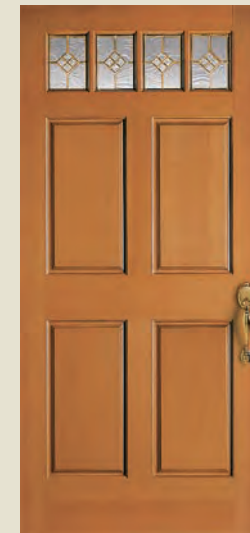

ST. TROPEZ IV
4242 door with brass coming. Privacy Rating 7.

TEST DRIVE **YOUR DOOR**
simpsondoor.com/testdrive