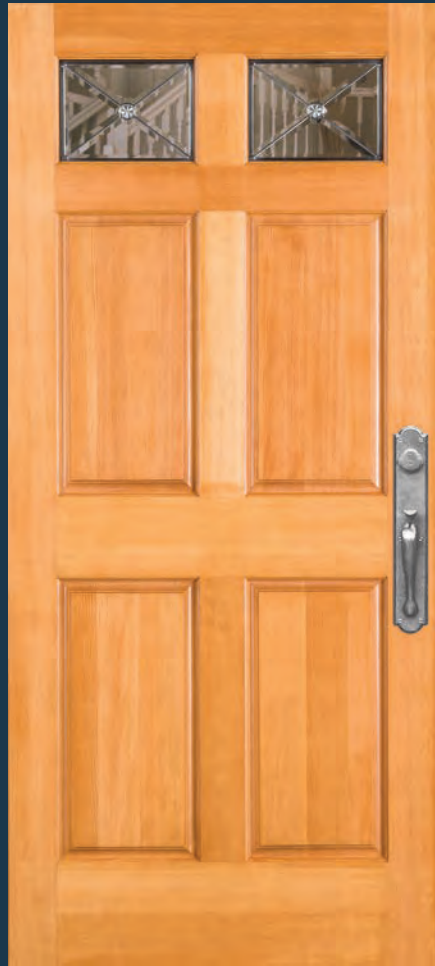

ANY WOOD

ANY SIZE

ANY GLASS

CAMING CHOICES

PRIVACY RATING

ULTRA BLOCK®

UltraBlock® included.

EMBARCADERO® II
4272 door with silver caming. Privacy Rating 5.