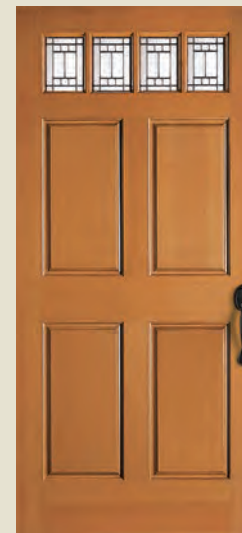

VENETIA® II
4234 door, 4235 sidelights with black coming. Privacy Rating 7.

ST. TROPEZ IV
4242 door with brass coming. Privacy Rating 7.

TEST DRIVE **YOUR DOOR**
simpsondoor.com/testdrive

QUEEN ANNE® IV
4294 door with black coming. Privacy Rating 7.