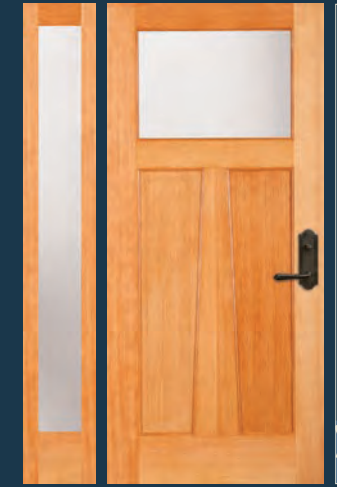

6801

with optional angled mutt, 6170 sidelight with clear insulated glazing