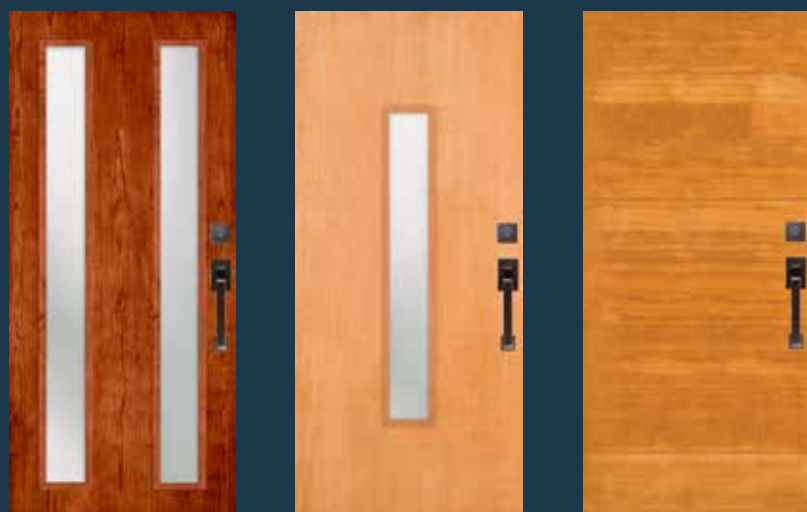

49909 IG Shown in cherry
49919 IG
49924 Includes v-grooves and horizontal grain pattern

49924 GROOVE DETAIL

THIS BROCHURE OFFERS YOU GREAT DIGITAL EXPERIENCES USING THE LAYAR APP.

DOWNLOAD THE FREE APP AND SCAN THIS PAGE.