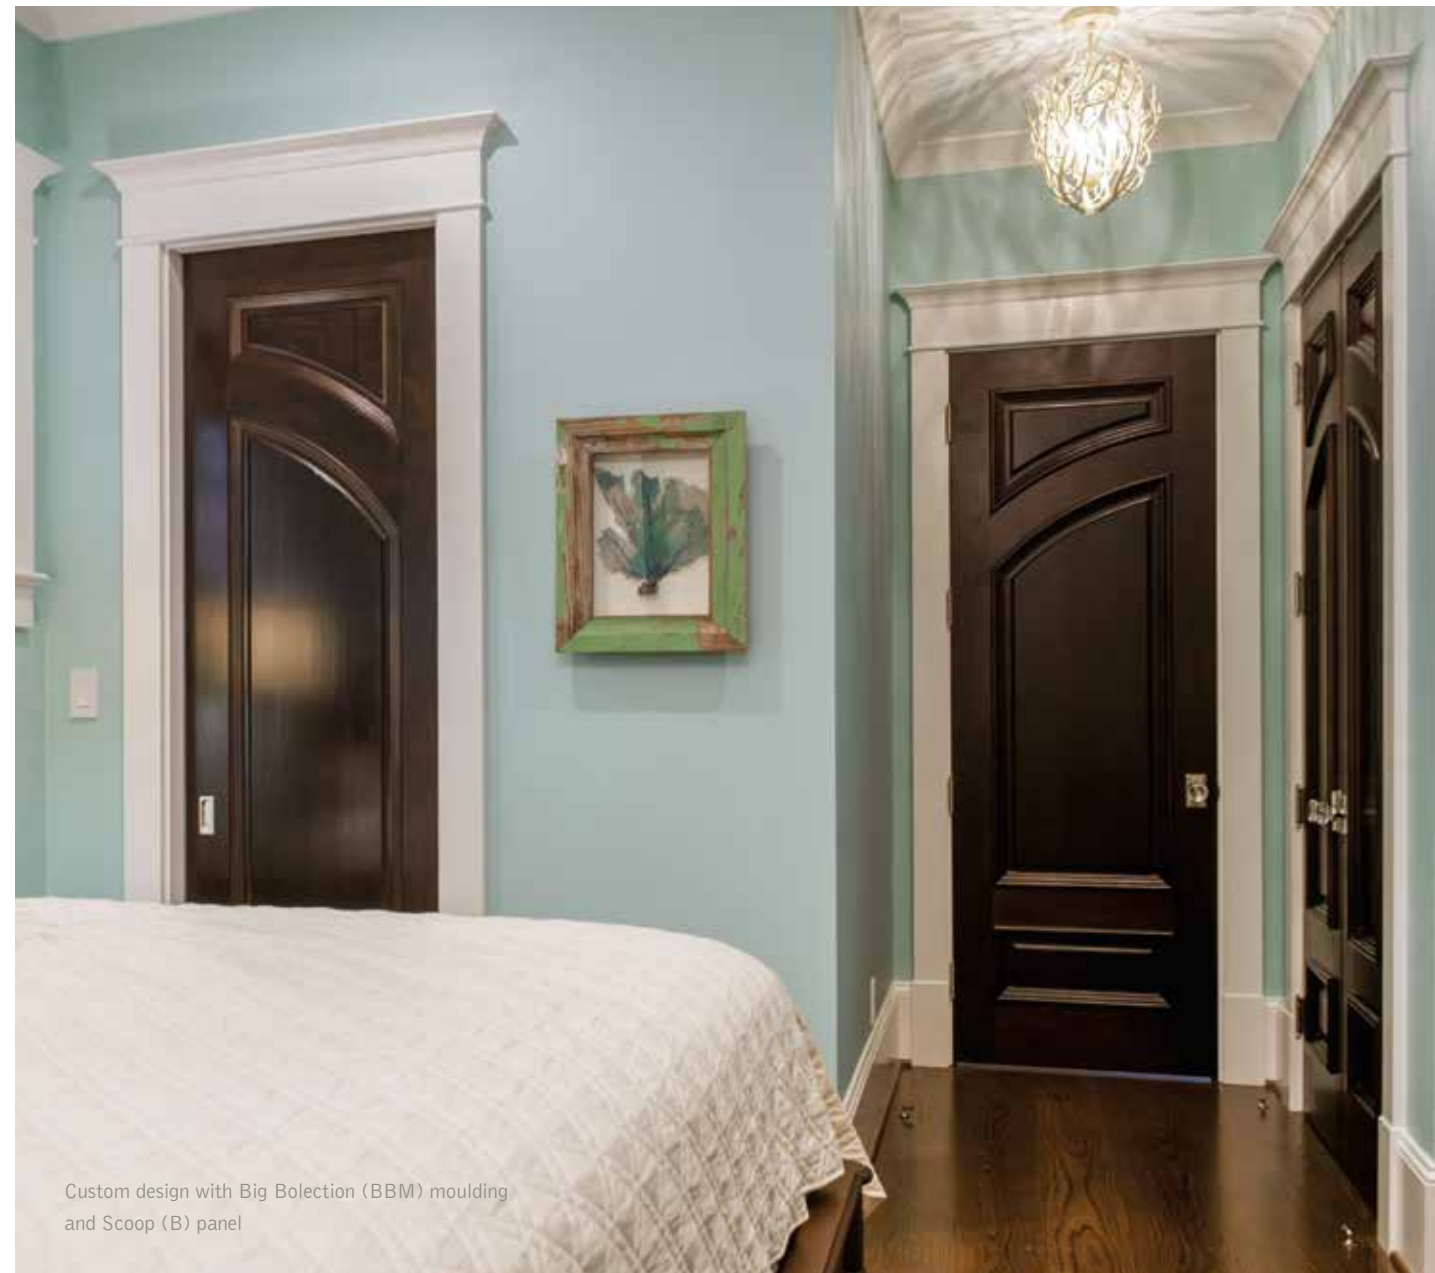

Custom design with Big Bolection (BBM) moulding and Scoop (B) panel

TruStile boasts over 500 made-to-order door styles available in MDF or 20 wood species, 66 panel and sticking profiles and 64 material insert options.