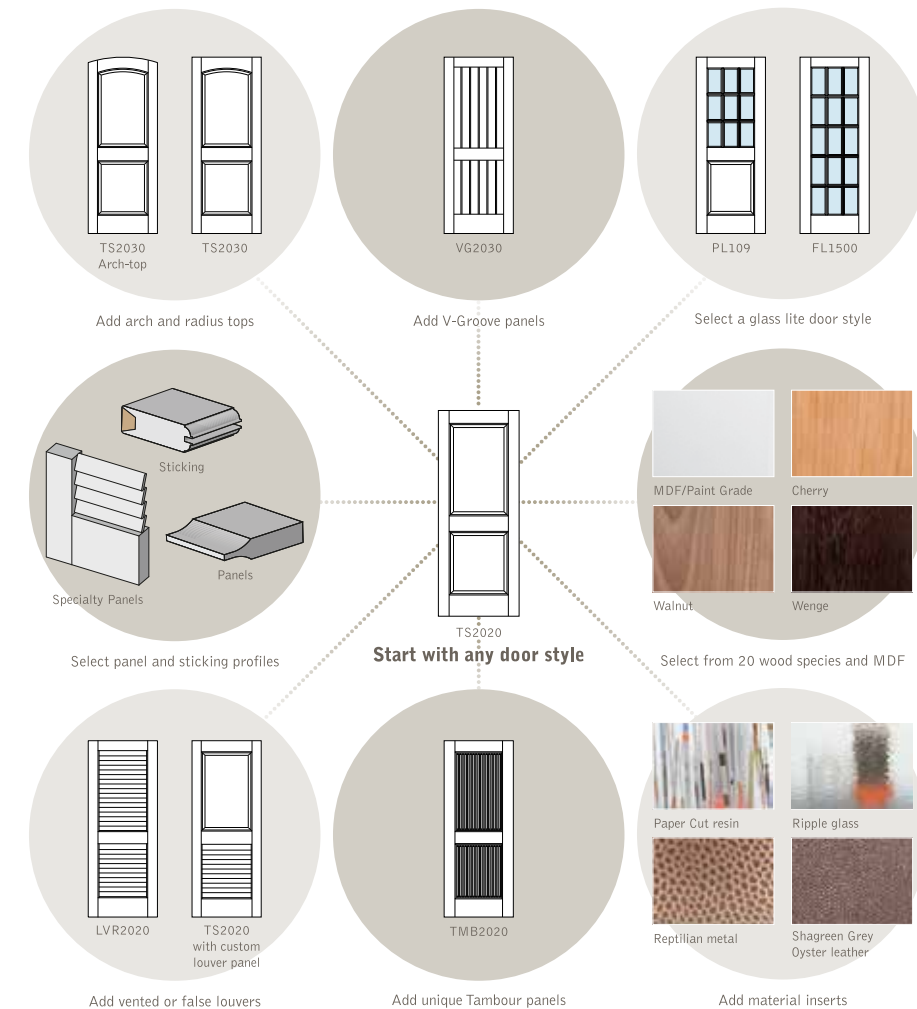

THE IDEAL DOOR
IS JUST A CLICK AWAY.

Visit trustile.com, our industry-leading website, and utilize our Door Design Tool to bring your ideas alive.

TruStile boasts over 500 made-to-order door styles available in MDF or 20 wood species, 66 panel and sticking profiles and 64 material insert options.

If you don't see the perfect one, just ask and we'll custom build it for you.